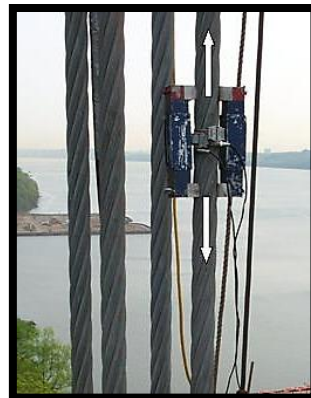

Testing and Inspection Services Include:

- Accelerometer Testing
- Cable Inspection
- Chain Inspection
- Structural NDT
- Track Gauge Survey
- Maintenance Audits
- Third Party Reviews

Dynamic Attractions, Inc – Parts and Service Division
1601 East Lamar Blvd, Suite 214, Arlington, TX 76011
Ph: 817-652-1212
Fax: 817-652-1242
www.dynamicattractions.com