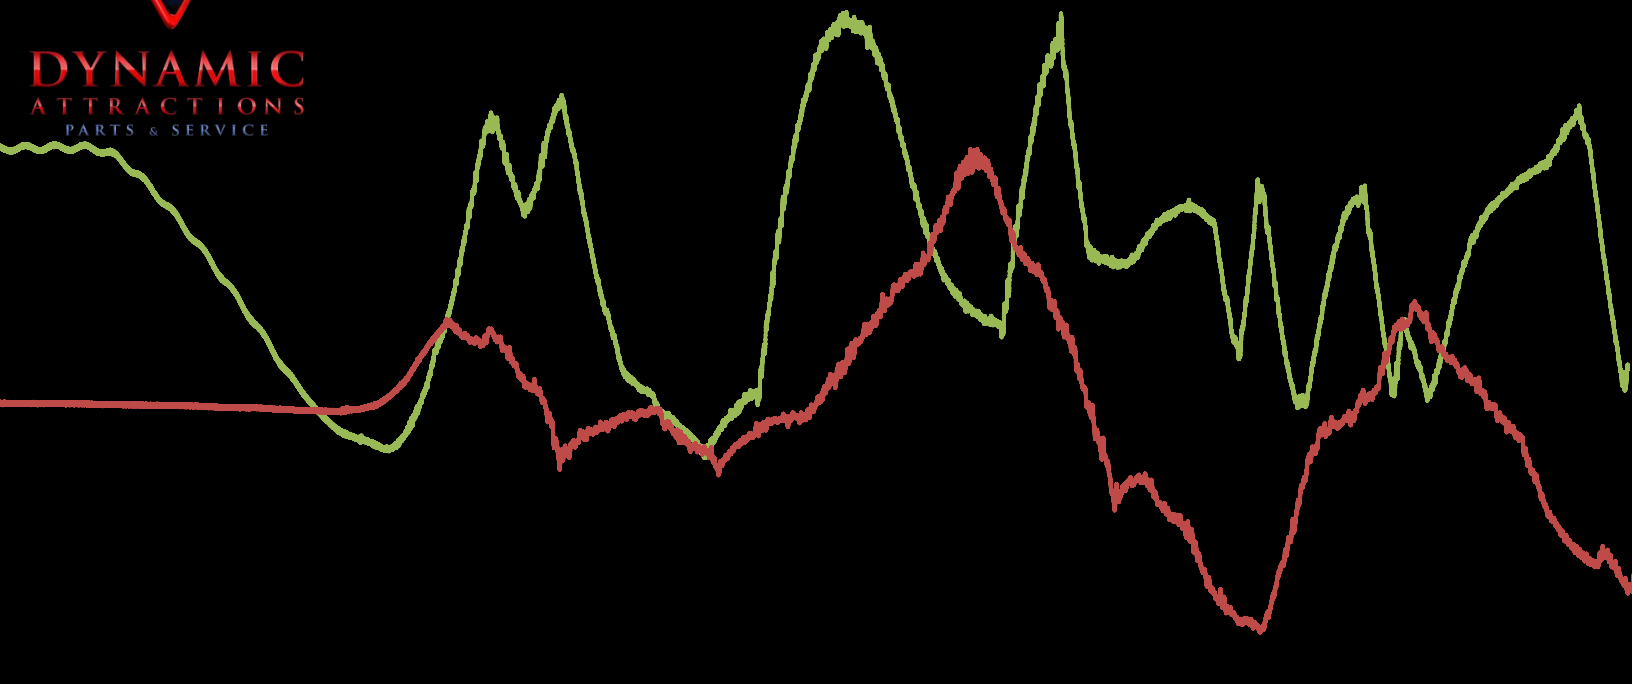

DYNAMIC
ATTRactions
PARTS & SERVICE

Annual Testing and Inspection

Verify the condition of your ride and place your annual maintenance orders today! Dynamic Attractions provides testing and inspection services to help you determine your annual rehab parts and service needs.

Testing and Inspection Services Include:

- Accelerometer Testing
- Cable Inspection
- Chain Inspection
- Structural NDT
- Track Gauge Survey
- Maintenance Audits
- Third Party Reviews

Dynamic Attractions, Inc – Parts and Service Division
1601 East Lamar Blvd, Suite 214, Arlington, TX 76011
Ph: 817-652-1212
Fax: 817-652-1242
www.dynamicattractions.com